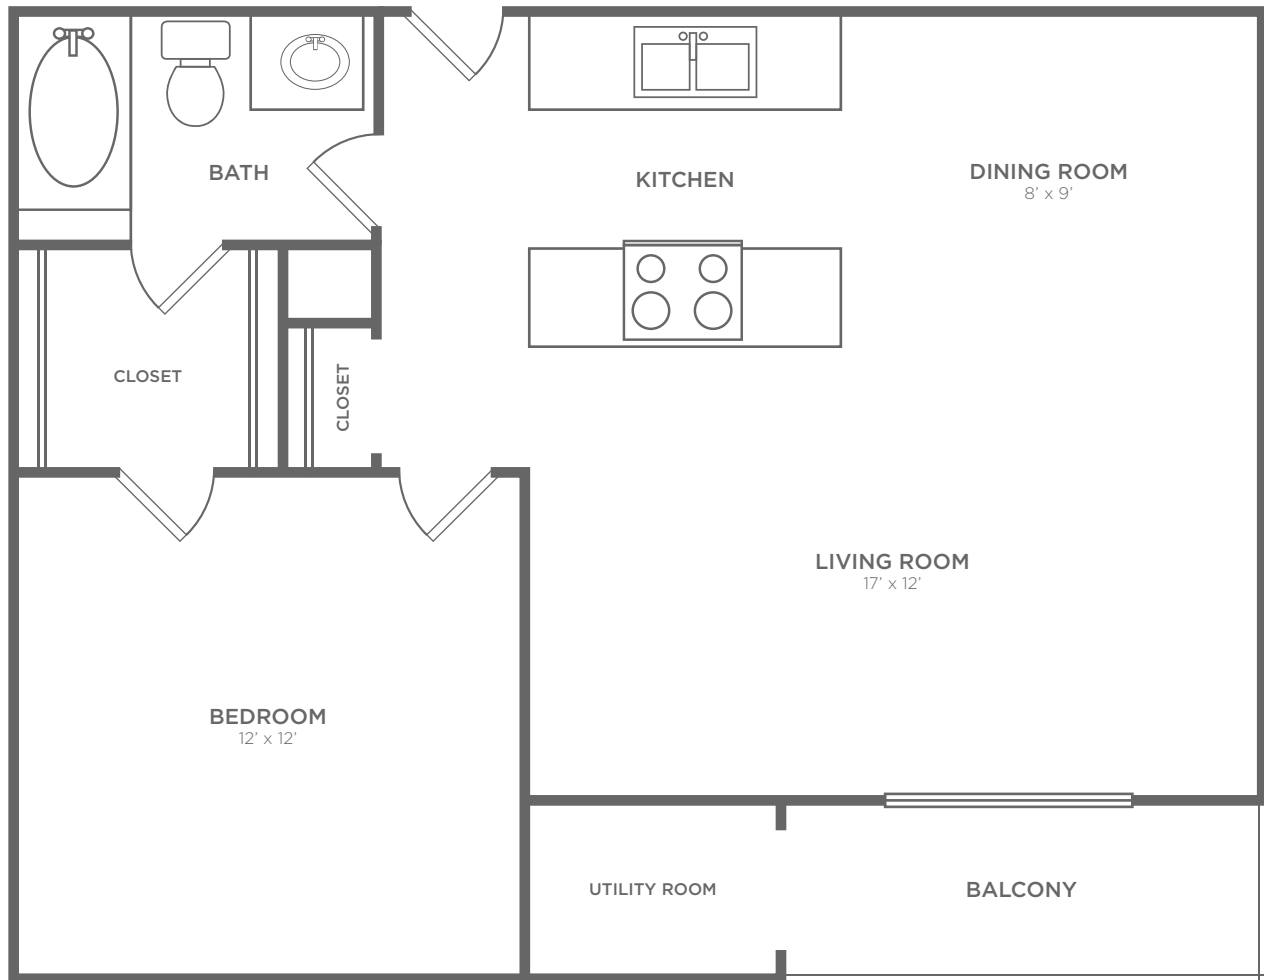

# 1x1

1 BED / 1 BATH

# 860

SQ. FT.

**LAKESIDE LANDING**

67 Blue Stone Court | Lakeside Park, KY 41017

(859) 331-7170 | [www.lakesidelandingapts.com](http://www.lakesidelandingapts.com)

*All dimensions and square footages are approximate*