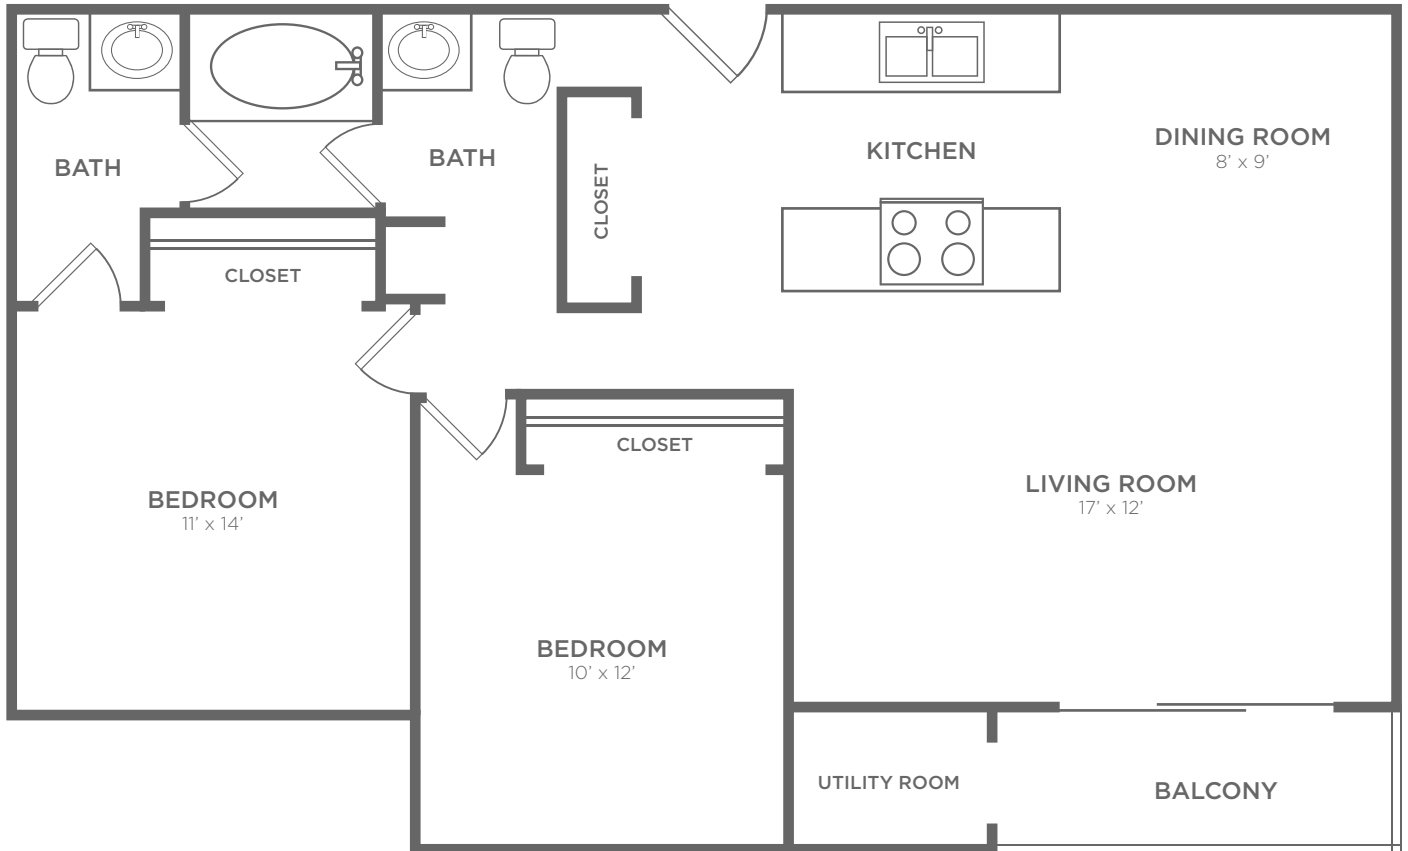

2x1.5

2 BED / 1.5 BATH

990 SQ. FT.

LAKESIDE LANDING

67 Blue Stone Court | Lakeside Park, KY 41017

(859) 331-7170 | www.lakesidelandingapts.com

All dimensions and square footages are approximate